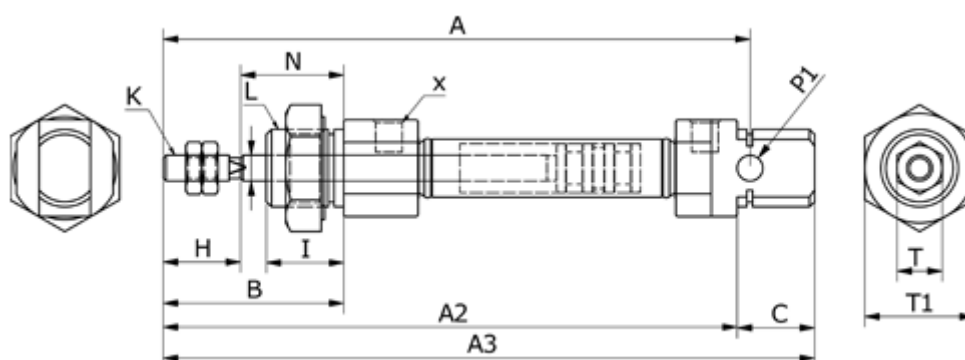

Data Sheet

Article number: 58MI25S0075CAG

Description: Cylinder MI-25x75-S-CA-G, Ø25x75
Double acting type - port 1/8"

Measures

A	= 126	K	= M10x1,25	V = 10
A2	= 65	L	= M22x1,5	X = 1/8"
A3	= 137	N	= 28	
B	= 50	O	= 11	
Bore diameter	= 25	P1	= 8	
C	= 22	Stroke	= 75	
HS	= 22	T	= 17	
I	= 22	T1	= 29	